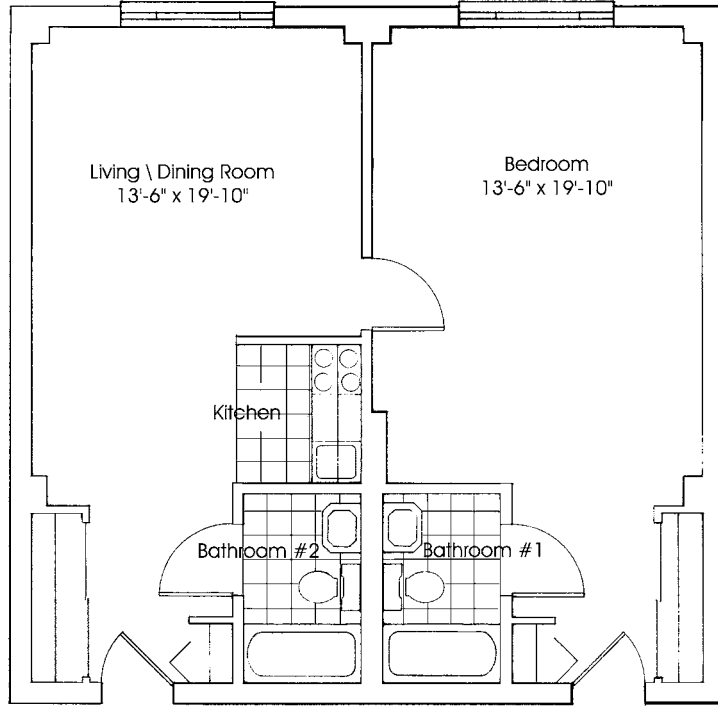

1 Bedroom "A"

Approx. 615 Sq. Ft.

1 Bedroom "B"

Approx. 640 Sq. Ft.

1 Bedroom w/Den

Approx. 810 Sq. Ft.

1 Bedroom "C"

Approx. 725 Sq. Ft.

Studio

Approx. 337 Sq. Ft.

1 Bedroom "D"

Approx. 756 Sq. Ft.