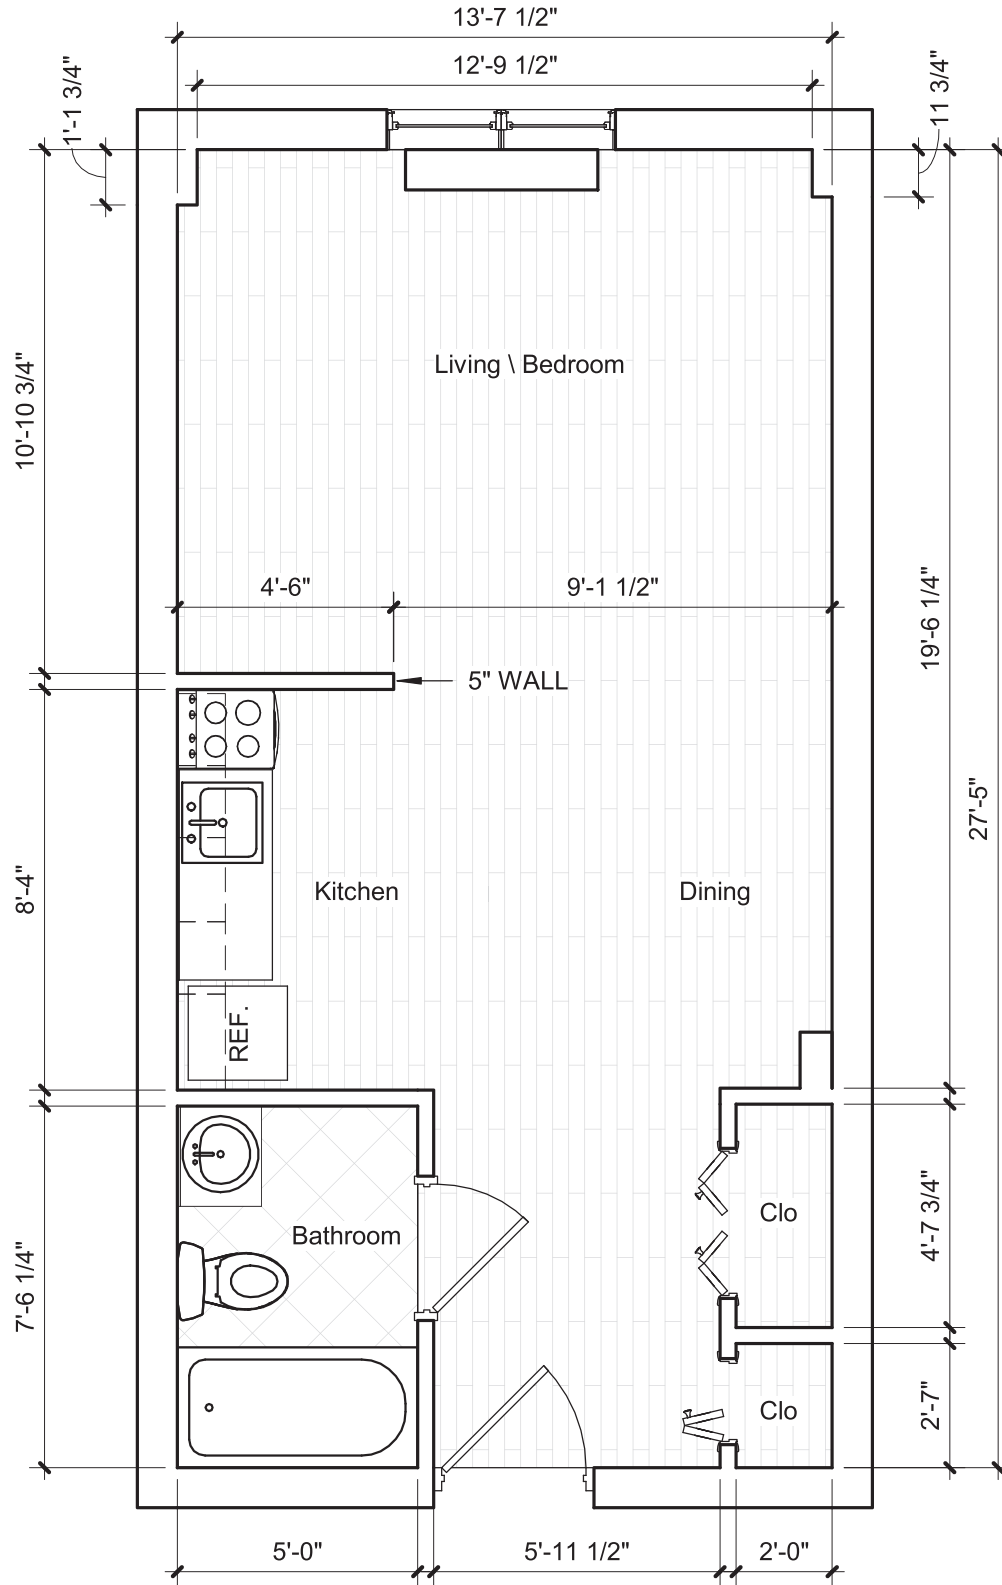

Residence Floorplans - Studio

Approximately 337 Square Feet

THE SELFHELP HOME
A TRADITION OF CARING

908 W. Argyle Street | Chicago, IL 60640
773.271.0300 | fax 773.271.0633 | 1.888.271.8232 (toll-free)

www.SelfhelpHome.org